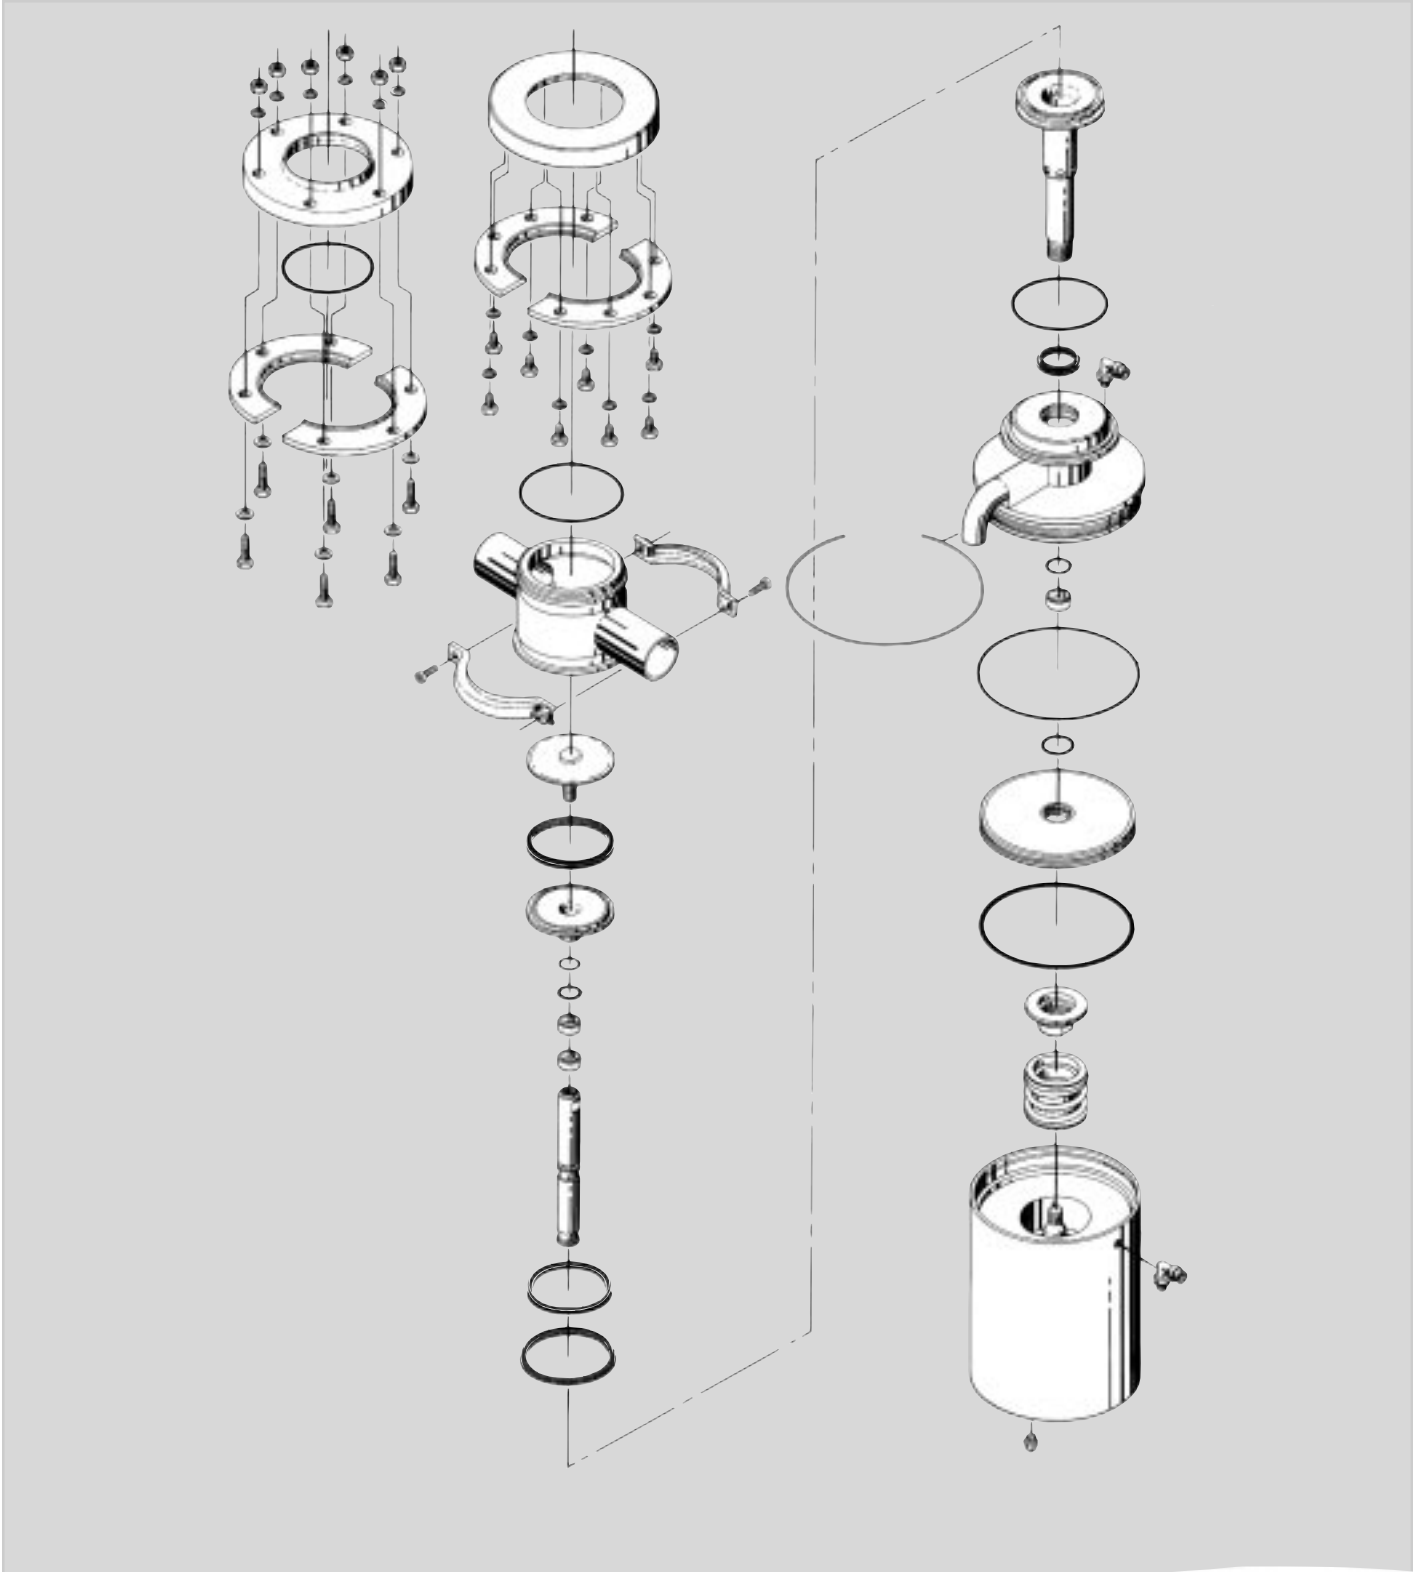

Spare Parts List

SMP-TO Mixproof Valve

Sanitary Mixproof Tank Outlet Valve SMP-TO

Pos.	Qty.	Description	2.5" Part No.	4" Part No.
1	1	Tank flange	9612-3764-01	9612-3764-01
2	2	Counter flange	9612-3817-01	9612-3817-01
3	8	Washer	9611-99-2971	9611-99-2971
4	8	Screw	9611-99-2893	9611-99-2893
5Δ	1	O-ring, EPDM (standard)	9611-99-1056	9611-99-1056
	1	O-ring, NBR	9611-99-0007	9611-99-0007
	1	O-ring, FPM	9611-99-2883	9611-99-2883
Clamp				
6	1	Clamp set	9611-31-1057	9611-31-1057
Valve body				
7	1	Valve body, 1 port, ISO	9612-3775-01	9612-3777-01
	1	Valve body, 2 ports, ISO	9612-3775-02	9612-3777-02
Upper valve plug				
8	1	Upper plug complete, EPDM (standard)	9612-3816-01	9612-3816-04
	1	Upper plug complete, NBR	9612-3816-02	9612-3816-05
	1	Upper plug complete, FPM	9612-3816-03	9612-3816-06
a	1	Upper plug, upper part	9612-3784-01	9612-3784-01
bΔ	1	Seal ring, EPDM (standard)	9612-3814-03	9612-3814-03
	1	Seal ring, NBR	9612-3814-01	9612-3814-01
	1	Seal ring, FPM	9612-3814-02	9612-3814-02
c	1	Upper plug, lower part	9612-3783-01	9612-3783-01
dΔ	1	O-ring, EPDM (standard)	9611-99-2901	9611-99-2901
	1	O-ring, NBR	9611-99-0445	9611-99-0445
	1	O-ring, FPM	9611-99-2902	9611-99-2902
e	1	Spindle	9612-3785-01	9612-3785-02
fΔ	1	O-ring, EPDM (standard)	9611-99-2887	9611-99-2887
	1	O-ring, NBR	9611-99-1066	9611-99-1066
	1	O-ring, FPM	9611-99-2888	9611-99-2888
gΔ	2	Guide ring	9612-3808-01	9612-3808-01
Lower valve plug				
9	1	Lower plug complete, EPDM (standard)	9612-3815-01	9612-3815-04
	1	Lower plug complete, NBR	9612-3815-02	9612-3815-05
	1	Lower plug complete, FPM	9612-3815-03	9612-3815-06
a	1	Lower plug	9612-3759-02	9612-3759-01
bΔ	1	Seal ring, EPDM (standard)	9612-3594-09	9612-3594-09
	1	Seal ring, NBR	9612-3594-07	9612-3594-07
	1	Seal ring, FPM	9612-3594-08	9612-3594-08
cΔ	1	Seal ring, EPDM (standard)	9612-3593-21	9612-3593-21
	1	Seal ring, NBR	9612-3593-19	9612-3593-19
	1	Seal ring, FPM	9612-3593-20	9612-3593-20