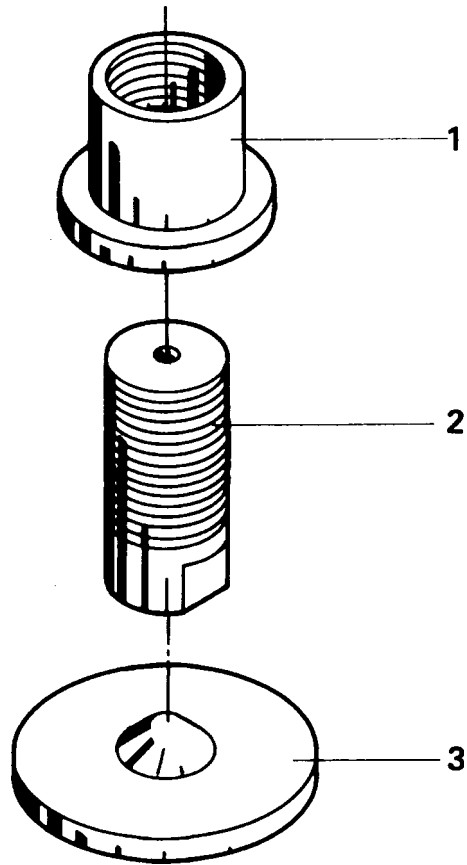

Spare Parts List

LKTC Tank Leg

AISI 304

Tank Leg with Base Plate

Pos.	Qty.	Description	0.75" Part No.	1" Part No.	1.5" Part No.
		Tank Leg with Base Plate	9611710220	9611710230	9611710250
1	1	Nut	9611-71-035-0	9611-71-038-0	9611-71-041-0
2	1	Foot - solid	9611-71-036-0	9611-71-039-0	9611-71-042-0
3	1	Base plate	9611-71-037-0	9611-71-040-0	9611-71-043-0

Tank Leg without Base Plate

Pos.	Qty.	Description	0.75" Part No.	1" Part No.	1.5" Part No.
		Tank Leg without Base Plate	9611710290	9611710320	9611710320
1	1	Nut	9611-71-035-0	9611-71-038-0	9611-71-041-0
2	1	Foot - solid	9611-71-036-0	9611-71-039-0	9611-71-042-0