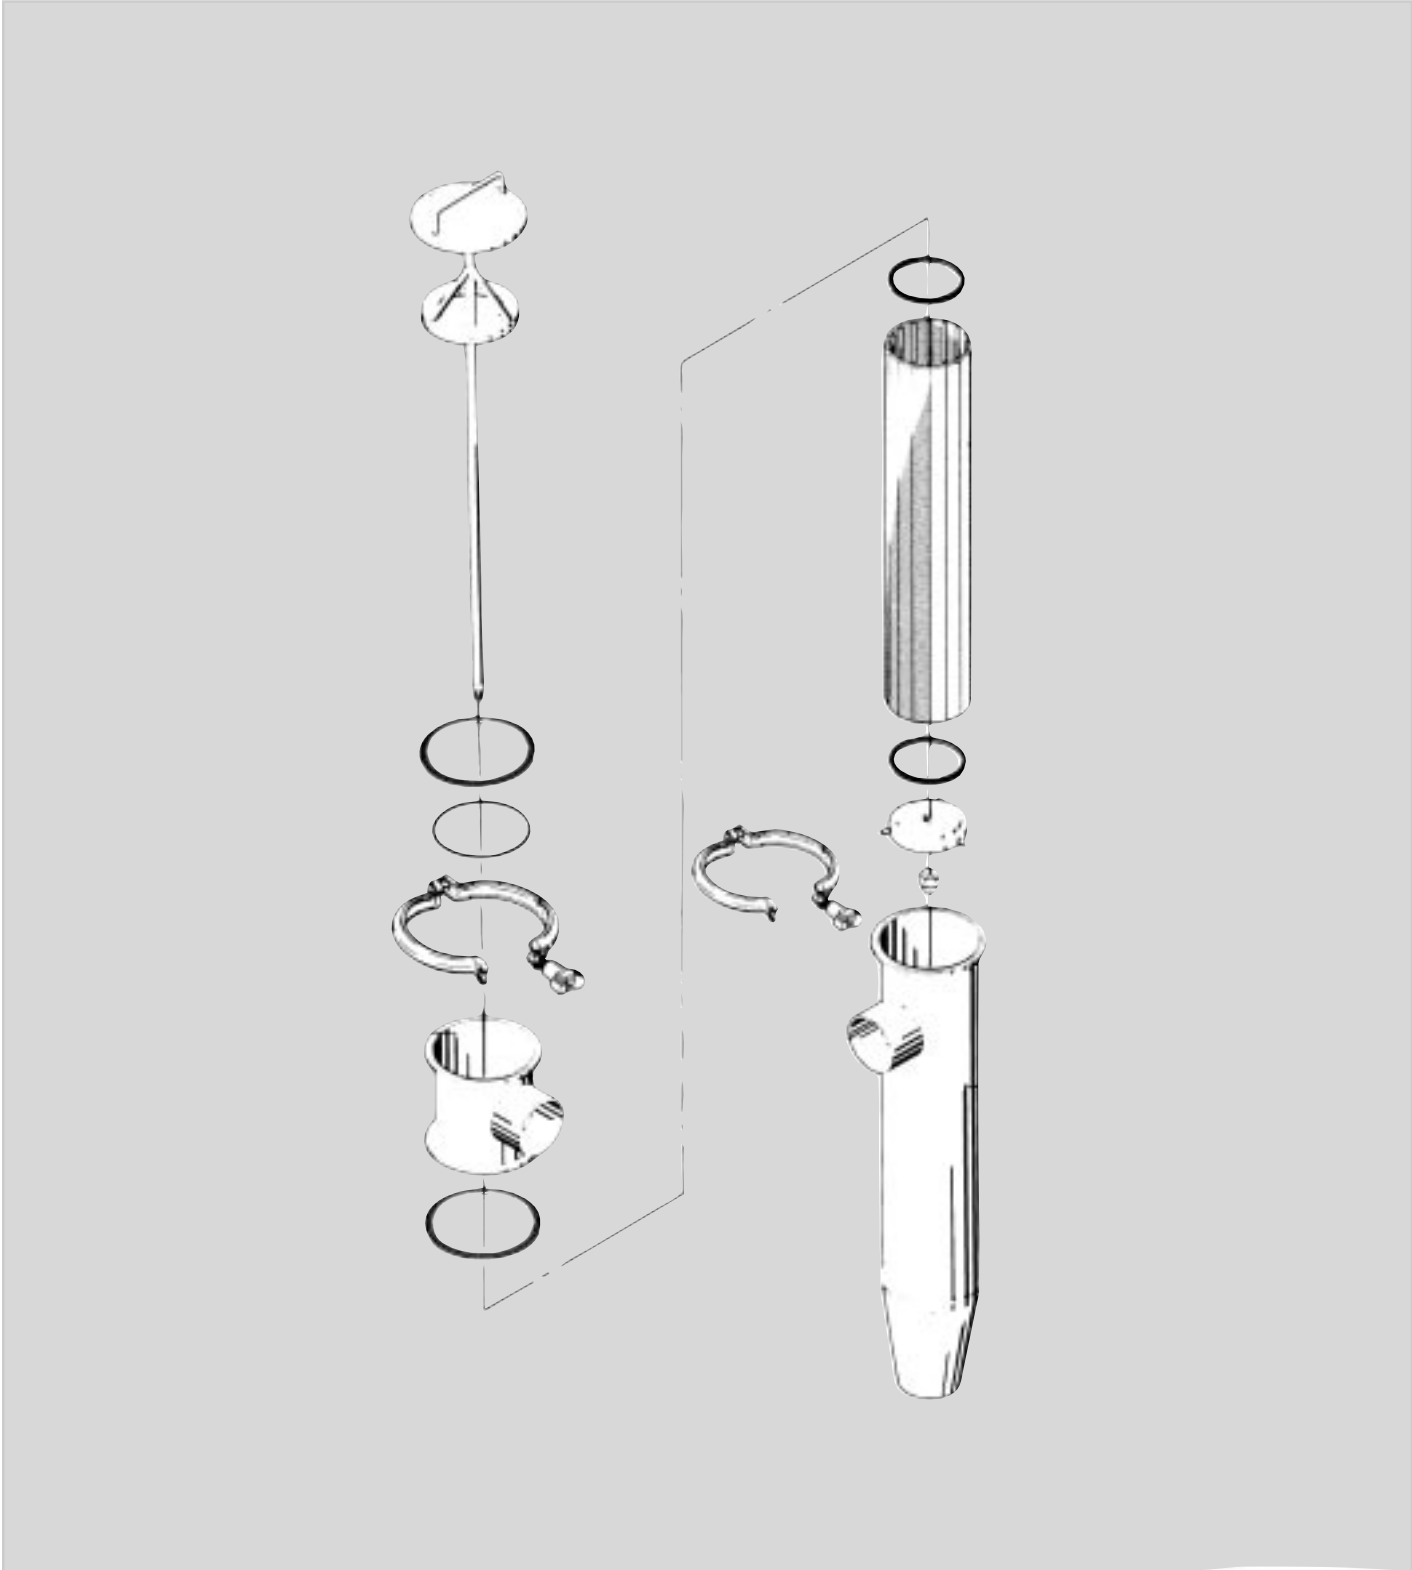

Spare Parts List

LKSF-CL Slot Strainer